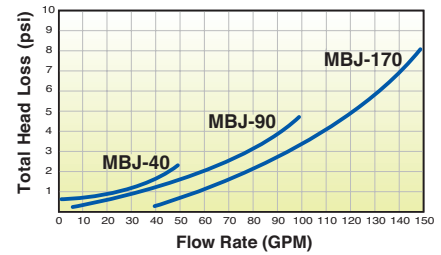

Pressure Drop

Above: Pressure drop is for filter housing and 20 micron filter cartridge in clean water.